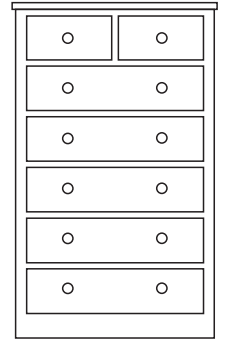

THE SHAKER PINE RANGE

by CWMBRAN PINE & OAK CENTRE

3 Drawer Bedside Cabinet
H 25.5" W 15.75" D 15.75"

2 Drawer Open Top Bedside Cabinet
H 25.5" W 15.75" D 15.75"

1 Drawer 1 Door Bedside Cabinet
H 25.5" W 15.75" D 15.75"

6 Drawer Double Chest
H 32.25" W 48" / D 17.75" W 60"

8 Drawer Double Chest
H 41.25" W 48" / D 17.75" W 60"

2 Over 2 Chest
H 32.25" W 36" D 17.75"

3 Over 2 Chest
H 41.25" W 36" D 17.75"

4 Over 2 Chest
H 50.5" W 36" D 17.75"

5 Over 2 Chest
H 59.75" W 36" D 17.75"

3 Over 2 Over Long Chest
H 23" W 48" / D 17.75" 60"

3 Over 4 Over Long Chest
H 32.25" W 48" / D 17.75" 60"

3 Over 6 Over Long Chest
H 41.25" W 48" / D 17.75" 60"

3 Over 8 Over Long Chest
H 50.5" W 48" / D 17.75" 60"