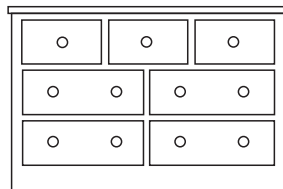

3 Over 4 Over Long Chest
H 32.25" W 48" / D 17.75" 60"