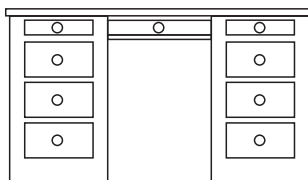

3 Drawer Narrow Chest
H 32.25" W 24" D 17.75"

4 Drawer Narrow Chest
H 41.25" W 24" D 17.75"

5 Drawer Narrow Chest
H 50.5" W 24" D 17.75"

6 Drawer Narrow Chest
H 59.75" W 24" / D 17.75"

Single Pedestal Dressing Table
H 30.5" W 42" D 17.75"