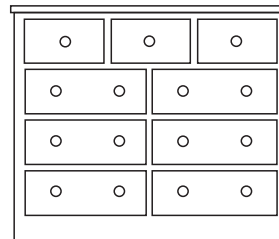

3 Over 6 Over Long Chest
H 41.25" W 48" / D 17.75" 60"