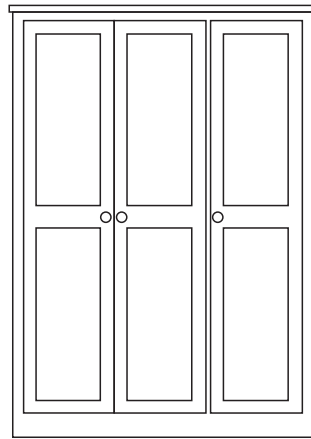

6 Drawer Double Chest
H 32.25" W 48" / D 17.75" W 60"

8 Drawer Double Chest
H 41.25" W 48" / D 17.75" W 60"

2 Over 2 Chest
H 32.25" W 36" D 17.75"

3 Over 2 Chest
H 41.25" W 36" D 17.75"

4 Over 2 Chest
H 50.5" W 36" D 17.75"

9 Drawer Double Dressing Table
H 30.5" W 54" D 17.75"

8 Drawer Double Dressing Table
H 30.5" W 54" D 17.75"

2 Drawer, 4 Legged Dressing Table
H 30.5" W 42" D 17.75"

All Hanging
Double Wardrobe
H 76" W 36" D 20.5"

1 Drawer
Double Wardrobe
H 76" W 36" D 20.5"

2 Drawer
Double Wardrobe
H 76" W 36" D 20.5"

3 Drawer
Double Wardrobe
H 76" W 36" D 20.5"

Double Gents Wardrobe
4 Drawer
H 76" W 36" D 20.5"

Full Hanging Triple Wardrobe
H 76" W 54" D 20.5"

Triple Wardrobe 2 Drawer
H 76" W 54" D 20.5"

Triple Wardrobe 4 Drawer
H 76" W 54" D 20.5"

Triple Gents Wardrobe
4 Drawer
H 76" W 54" D 20.5"

Triple Combination Wardrobe
H 76" W 54" D 20.5"

Blanket Box
H 18".75 W 36" D 17.75"
W 48"
W 54"