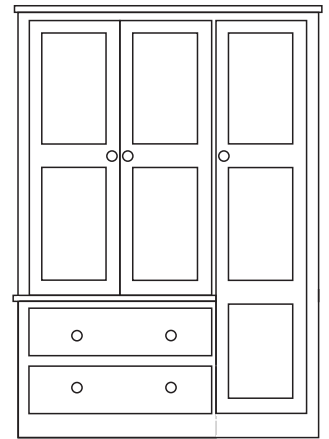

Triple Combination Wardrobe
H 76" W 54" D 20.5"