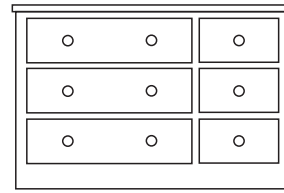

THE SHAKER PINE RANGE

by CWMBRAN PINE & OAK CENTRE

3 Drawer Bedside Cabinet
H 25.5" W 15.75" D 15.75"

2 Drawer Open Top Bedside Cabinet
H 25.5" W 15.75" D 15.75"

1 Drawer 1 Door Bedside Cabinet
H 25.5" W 15.75" D 15.75"

6 Drawer Double Chest
H 32.25" W 48" / D 17.75" W 60"

8 Drawer Double Chest
H 41.25" W 48" / D 17.75" W 60"

2 Over 2 Chest
H 32.25" W 36" D 17.75"

3 Over 2 Chest
H 41.25" W 36" D 17.75"

4 Over 2 Chest
H 50.5" W 36" D 17.75"