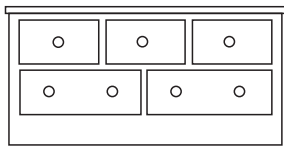

THE SHAKER PINE RANGE

by CWMBRAN PINE & OAK CENTRE

3 Drawer Bedside Cabinet
H 25.5" W 15.75" D 15.75"

2 Drawer Open Top Bedside Cabinet
H 25.5" W 15.75" D 15.75"

1 Drawer 1 Door Bedside Cabinet
H 25.5" W 15.75" D 15.75"

6 Drawer Double Chest
H 32.25" W 48" / D 17.75" W 60"

8 Drawer Double Chest
H 41.25" W 48" / D 17.75" W 60"

2 Over 2 Chest
H 32.25" W 36" D 17.75"

3 Over 2 Chest
H 41.25" W 36" D 17.75"

4 Over 2 Chest
H 50.5" W 36" D 17.75"

5 Over 2 Chest
H 59.75" W 36" D 17.75"

3 Over 2 Over Long Chest
H 23" W 48" / D 17.75" 60"

3 Over 4 Over Long Chest
H 32.25" W 48" / D 17.75" 60"

3 Over 6 Over Long Chest
H 41.25" W 48" / D 17.75" 60"

3 Over 8 Over Long Chest
H 50.5" W 48" / D 17.75" 60"