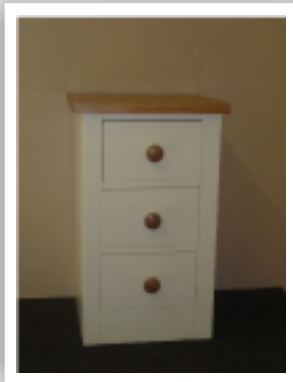

THE SHAKER PINE RANGE

by CWMBRAN PINE & OAK CENTRE

3 Drawer Bedside Cabinet
H 25.5" W 15.75" D 15.75"

2 Drawer Open Top Bedside Cabinet
H 25.5" W 15.75" D 15.75"

1 Drawer 1 Door Bedside Cabinet
H 25.5" W 15.75" D 15.75"

6 Drawer Double Chest
H 32.25" W 48" / D 17.75" W 60"

8 Drawer Double Chest
H 41.25" W 48" / D 17.75" W 60"

2 Over 2 Chest
H 32.25" W 36" D 17.75"

3 Over 2 Chest
H 41.25" W 36" D 17.75"

4 Over 2 Chest
H 50.5" W 36" D 17.75"