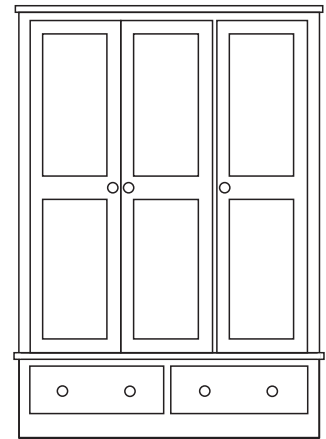

6 Drawer Double Chest
H 32.25" W 48" / D 17.75" W 60"

8 Drawer Double Chest
H 41.25" W 48" / D 17.75" W 60"

2 Over 2 Chest
H 32.25" W 36" D 17.75"

3 Over 2 Chest
H 41.25" W 36" D 17.75"

4 Over 2 Chest
H 50.5" W 36" D 17.75"

9 Drawer Double Dressing Table
H 30.5" W 54" D 17.75"

8 Drawer Double Dressing Table
H 30.5" W 54" D 17.75"

2 Drawer, 4 Legged Dressing Table
H 30.5" W 42" D 17.75"

All Hanging
Double Wardrobe
H 76" W 36" D 20.5"

1 Drawer
Double Wardrobe
H 76" W 36" D 20.5"

2 Drawer
Double Wardrobe
H 76" W 36" D 20.5"

3 Drawer
Double Wardrobe
H 76" W 36" D 20.5"

Double Gents Wardrobe
4 Drawer
H 76" W 36" D 20.5"

Full Hanging Triple Wardrobe
H 76" W 54" D 20.5"