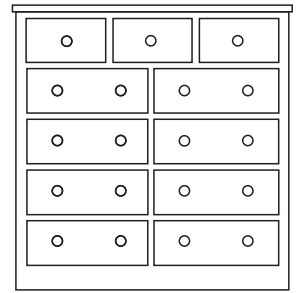

6 Drawer Double Chest
H 32.25" W 48" / D 17.75" W 60"

8 Drawer Double Chest
H 41.25" W 48" / D 17.75" W 60"

2 Over 2 Chest
H 32.25" W 36" D 17.75"

3 Over 2 Chest
H 41.25" W 36" D 17.75"

4 Over 2 Chest
H 50.5" W 36" D 17.75"

5 Over 2 Chest
H 59.75" W 36" D 17.75"

3 Over 2 Over Long Chest
H 23" W 48" / D 17.75" 60"

3 Over 4 Over Long Chest
H 32.25" W 48" / D 17.75" 60"

3 Over 6 Over Long Chest
H 41.25" W 48" / D 17.75" 60"

3 Over 8 Over Long Chest
H 50.5" W 48" / D 17.75" 60"

3 Drawer Narrow Chest
H 32.25" W 24" D 17.75"

4 Drawer Narrow Chest
H 41.25" W 24" D 17.75"

5 Drawer Narrow Chest
H 50.5" W 24" D 17.75"

6 Drawer Narrow Chest
H 59.75" W 24" / D 17.75"

Single Pedestal Dressing Table
H 30.5" W 42" D 17.75"