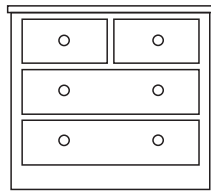

THE SHAKER PINE RANGE

by CWMBRAN PINE & OAK CENTRE

3 Drawer Bedside Cabinet
H 25.5" W 15.75" D 15.75"

2 Drawer Open Top Bedside Cabinet
H 25.5" W 15.75" D 15.75"

1 Drawer 1 Door Bedside Cabinet
H 25.5" W 15.75" D 15.75"

6 Drawer Double Chest
H 32.25" W 48" / D 17.75" W 60"

8 Drawer Double Chest
H 41.25" W 48" / D 17.75" W 60"

2 Over 2 Chest
H 32.25" W 36" D 17.75"

3 Over 2 Chest
H 41.25" W 36" D 17.75"

4 Over 2 Chest
H 50.5" W 36" D 17.75"