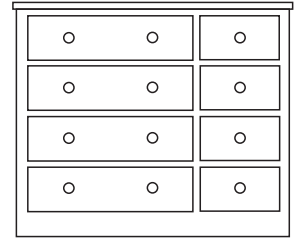

THE SHAKER PINE RANGE

by CWMBRAN PINE & OAK CENTRE

3 Drawer Bedside Cabinet
H 25.5" W 15.75" D 15.75"

2 Drawer Open Top Bedside Cabinet
H 25.5" W 15.75" D 15.75"

1 Drawer 1 Door Bedside Cabinet
H 25.5" W 15.75" D 15.75"

6 Drawer Double Chest
H 32.25" W 48" / D 17.75" W 60"

8 Drawer Double Chest
H 41.25" W 48" / D 17.75" W 60"

2 Over 2 Chest
H 32.25" W 36" D 17.75"

3 Over 2 Chest
H 41.25" W 36" D 17.75"

4 Over 2 Chest
H 50.5" W 36" D 17.75"