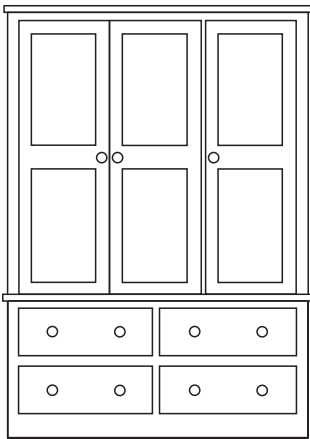

Triple Wardrobe 4 Drawer
H 76" W 54" D 20.5"