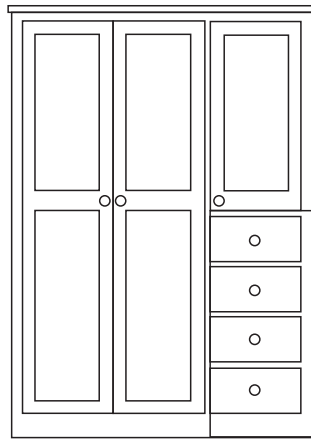

6 Drawer Double Chest
H 32.25" W 48" / D 17.75" W 60"

8 Drawer Double Chest
H 41.25" W 48" / D 17.75" W 60"

2 Over 2 Chest
H 32.25" W 36" D 17.75"

3 Over 2 Chest
H 41.25" W 36" D 17.75"

4 Over 2 Chest
H 50.5" W 36" D 17.75"

9 Drawer Double Dressing Table
H 30.5" W 54" D 17.75"

8 Drawer Double Dressing Table
H 30.5" W 54" D 17.75"

2 Drawer, 4 Legged Dressing Table
H 30.5" W 42" D 17.75"

All Hanging
Double Wardrobe
H 76" W 36" D 20.5"

1 Drawer
Double Wardrobe
H 76" W 36" D 20.5"

2 Drawer
Double Wardrobe
H 76" W 36" D 20.5"

3 Drawer
Double Wardrobe
H 76" W 36" D 20.5"

Double Gents Wardrobe
4 Drawer
H 76" W 36" D 20.5"

Full Hanging Triple Wardrobe
H 76" W 54" D 20.5"

Triple Wardrobe 2 Drawer
H 76" W 54" D 20.5"

Triple Wardrobe 4 Drawer
H 76" W 54" D 20.5"

Triple Gents Wardrobe
4 Drawer
H 76" W 54" D 20.5"

Triple Combination Wardrobe
H 76" W 54" D 20.5"

Blanket Box
H 18".75 W 36" D 17.75"
W 48"
W 54"