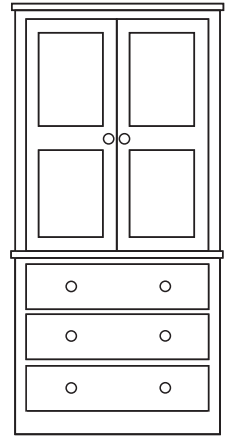

THE SHAKER PINE RANGE

by CWMBRAN PINE & OAK CENTRE

3 Drawer Bedside Cabinet
H 25.5" W 15.75" D 15.75"

2 Drawer Open Top Bedside Cabinet
H 25.5" W 15.75" D 15.75"

1 Drawer 1 Door Bedside Cabinet
H 25.5" W 15.75" D 15.75"

6 Drawer Double Chest
H 32.25" W 48" / D 17.75" W 60"

8 Drawer Double Chest
H 41.25" W 48" / D 17.75" W 60"

2 Over 2 Chest
H 32.25" W 36" D 17.75"

3 Over 2 Chest
H 41.25" W 36" D 17.75"

4 Over 2 Chest
H 50.5" W 36" D 17.75"

9 Drawer Double Dressing Table
H 30.5" W 54" D 17.75"

8 Drawer Double Dressing Table
H 30.5" W 54" D 17.75"

2 Drawer, 4 Legged Dressing Table
H 30.5" W 42" D 17.75"

All Hanging
Double Wardrobe
H 76" W 36" D 20.5"

1 Drawer
Double Wardrobe
H 76" W 36" D 20.5"

2 Drawer
Double Wardrobe
H 76" W 36" D 20.5"

3 Drawer
Double Wardrobe
H 76" W 36" D 20.5"

Double Gents Wardrobe
4 Drawer
H 76" W 36" D 20.5"

Full Hanging Triple Wardrobe
H 76" W 54" D 20.5"